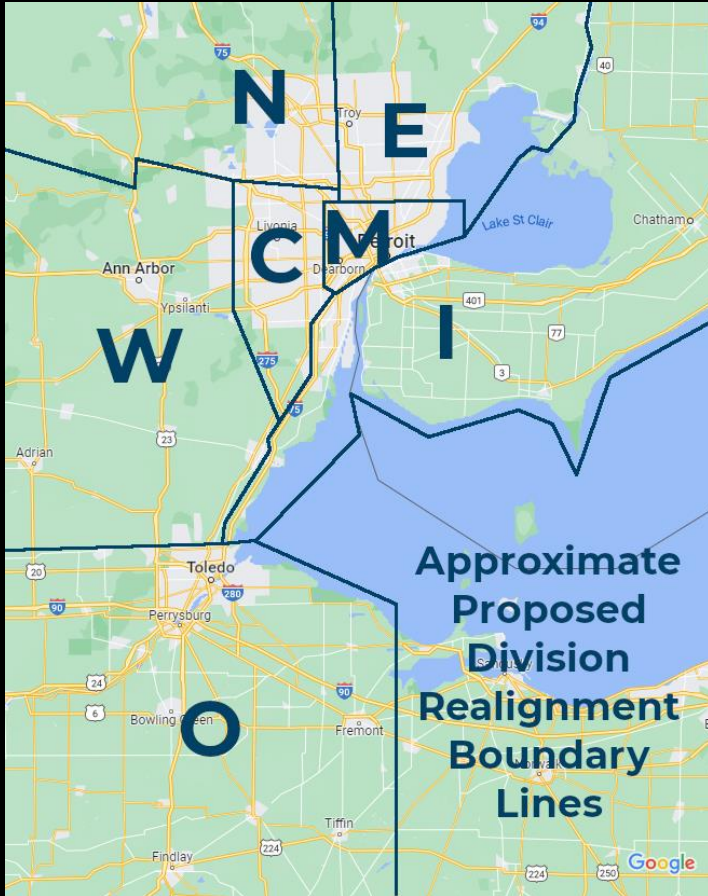

Ian Chalmers, PM1 – Division I Director

District 28 2022-2023 Alignment

Letter	Meaning	Former Divisions
M	Metro Detroit	F, H
C	Central	G
N	North	D
W	West	C
E	East	E
O	Ohio	A
I	International	I

DIVISION M (Metro Detroit)