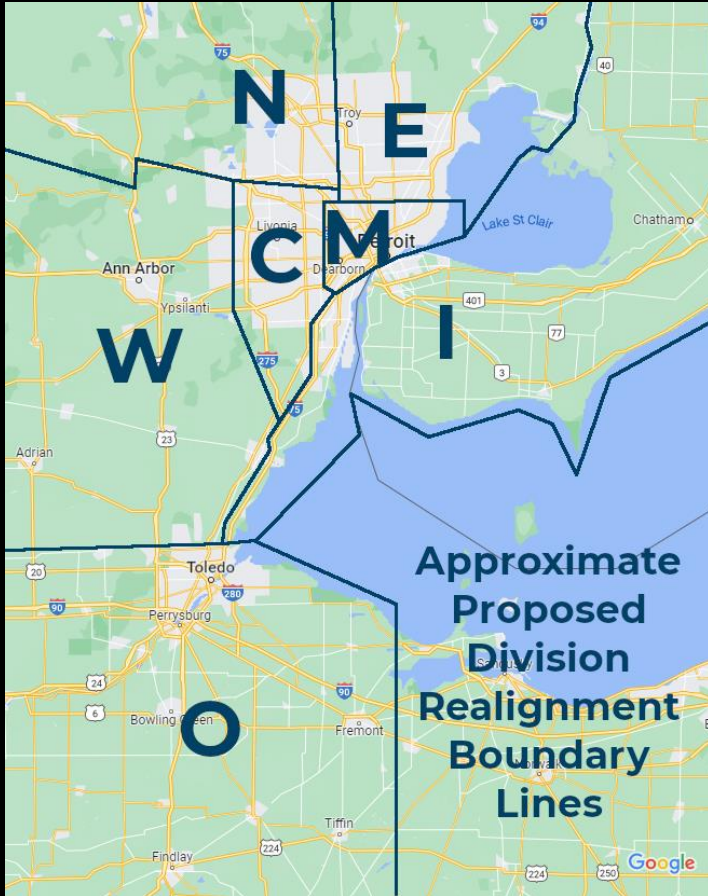

Proposed Division Realignment

Letter	Meaning	Former Divisions
M	Metro Detroit	F, H
C	Central	G
N	North	D
W	West	C
E	East	E
O	Ohio	A
I	International	I

DIVISION M (Metro Detroit)

AREA M-1	AREA M-2
Justice Speaks (F-29)	Credible Communicators (H-36)
New Hope Expressions (F-29)	Detroit Diesel Toastmasters (H-38)
Success Builders Toastmasters (H-38)	<i>Fairlane Toastmasters (H-36)</i>
Wadsworth Center Toastmasters (H-38)	Ford Toastmasters Club (H-36)
	iTalk Toastmasters (H-36)
AREA M-3	AREA M-4
DETROIT ROCKS! Club (F-28)	Compucators Club (F-26)
Powertalkers Downtown Club (F-29)	DTE Energy Speech Masters (F-26)
Skillmasters Club (F-29)	Smooth Talkers Club (F-26)
Tech Talk Toastmasters (F-28)	Toast It Right (F-26)