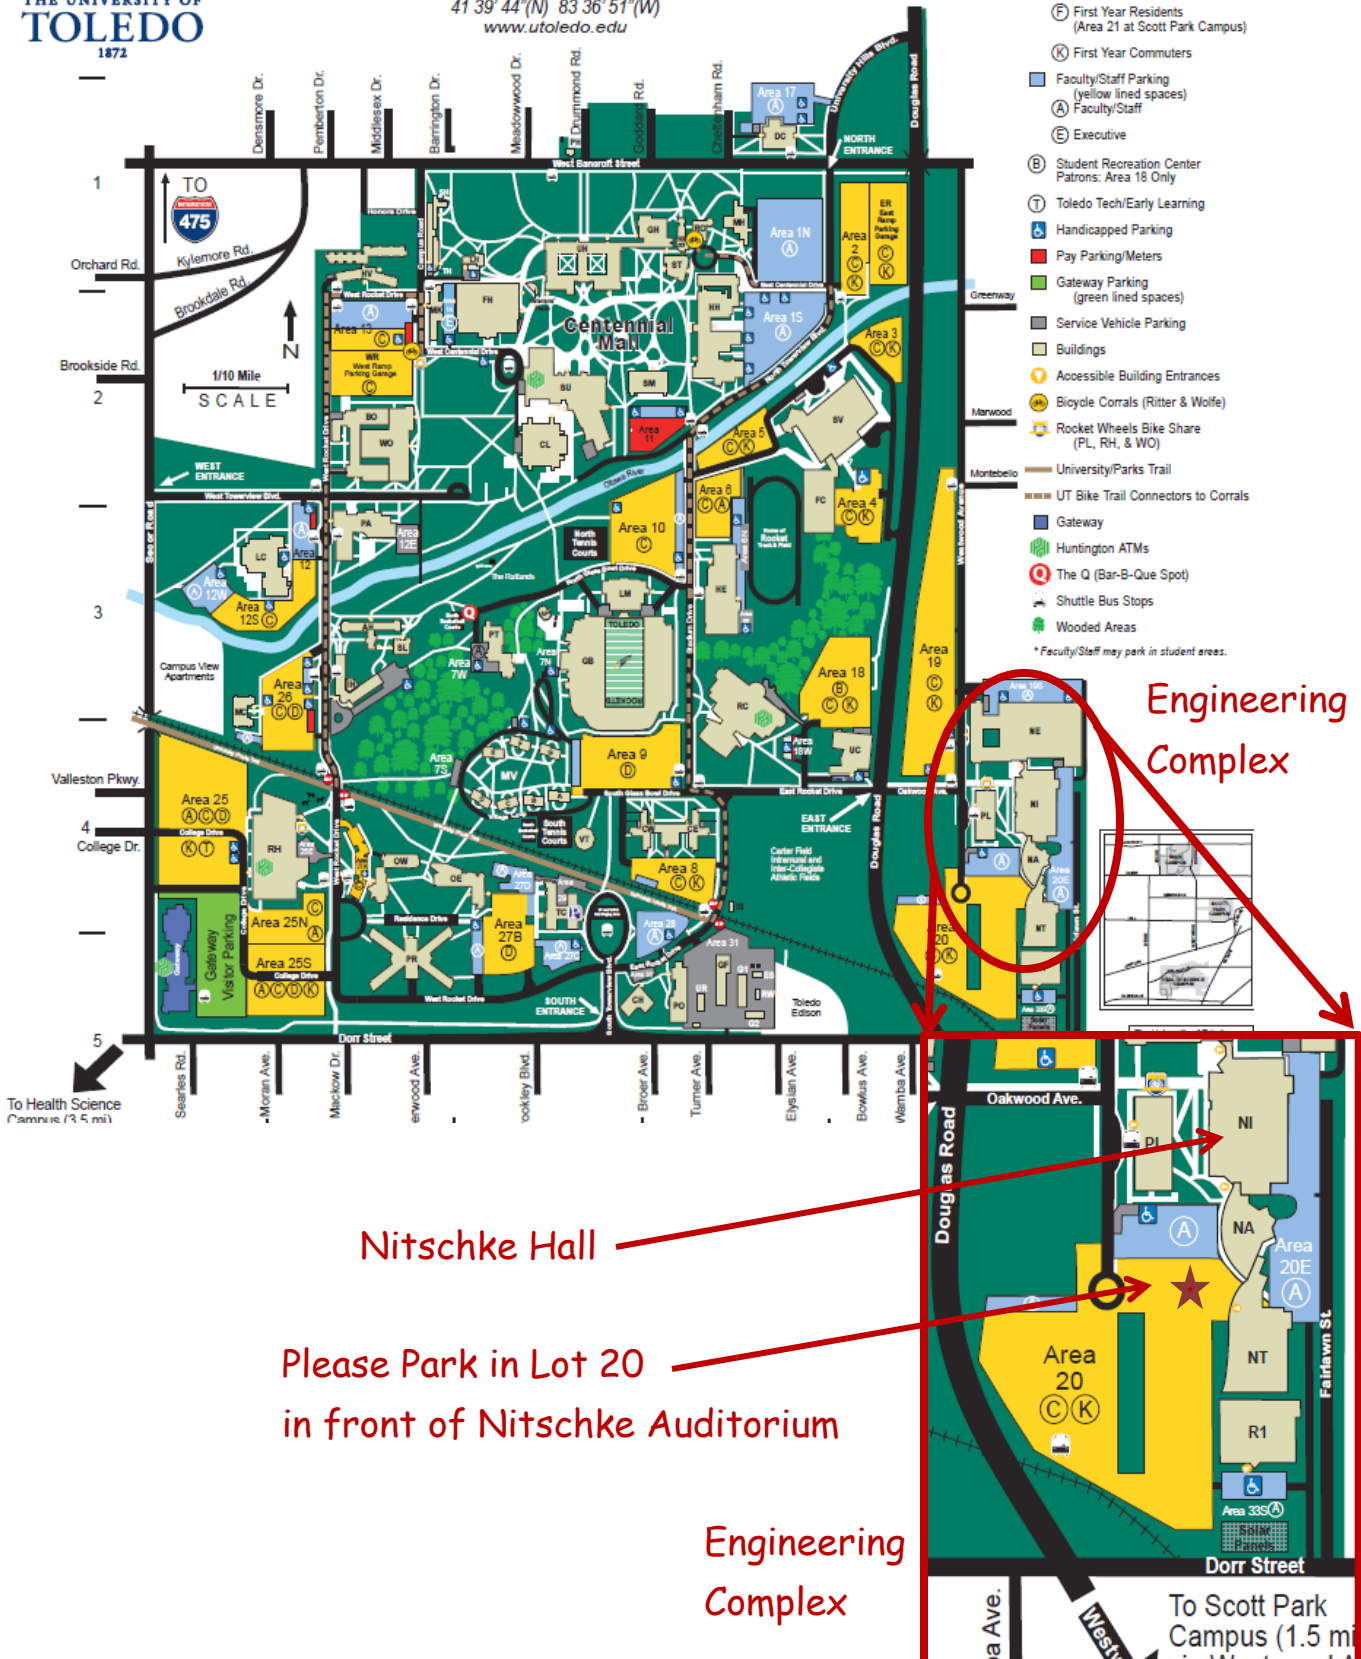

The University of Toledo

Welcome to Main Campus!
 2801 West Bancroft Street, Toledo OH 43606
 41° 39' 44" (N) 83° 36' 51" (W)
 www.utoledo.edu

MAP KEY

- Visitor Parking Permits
 - Student Parking* (white lined spaces)
 - Commuters, Other Than First Year
 - Residents, Other Than First Year
 - First Year Residents (Area 21 at Scott Park Campus)
 - First Year Commuters
 - Faculty/Staff Parking (yellow lined spaces)
 - Faculty/Staff
 - Executive
 - Student Recreation Center Patrons: Area 18 Only
 - Toledo Tech/Early Learning
 - Handicapped Parking
 - Pay Parking/Meters
 - Gateway Parking (green lined spaces)
 - Service Vehicle Parking
 - Buildings
 - Accessible Building Entrances
 - Bicycle Corrals (Ritter & Wolfe)
 - Rocket Wheels Bike Share (PL, RH, & WO)
 - University/Parks Trail
 - UT Bike Trail Connectors to Corrals
 - Gateway
 - Huntington ATMs
 - The Q (Bar-B-Que Spot)
 - Shuttle Bus Stops
 - Wooded Areas
- * Faculty/Staff may park in student areas.

Engineering Complex

Nitschke Hall

Please Park in Lot 20
 in front of Nitschke Auditorium

Engineering Complex

To Scott Park Campus (1.5 mi)