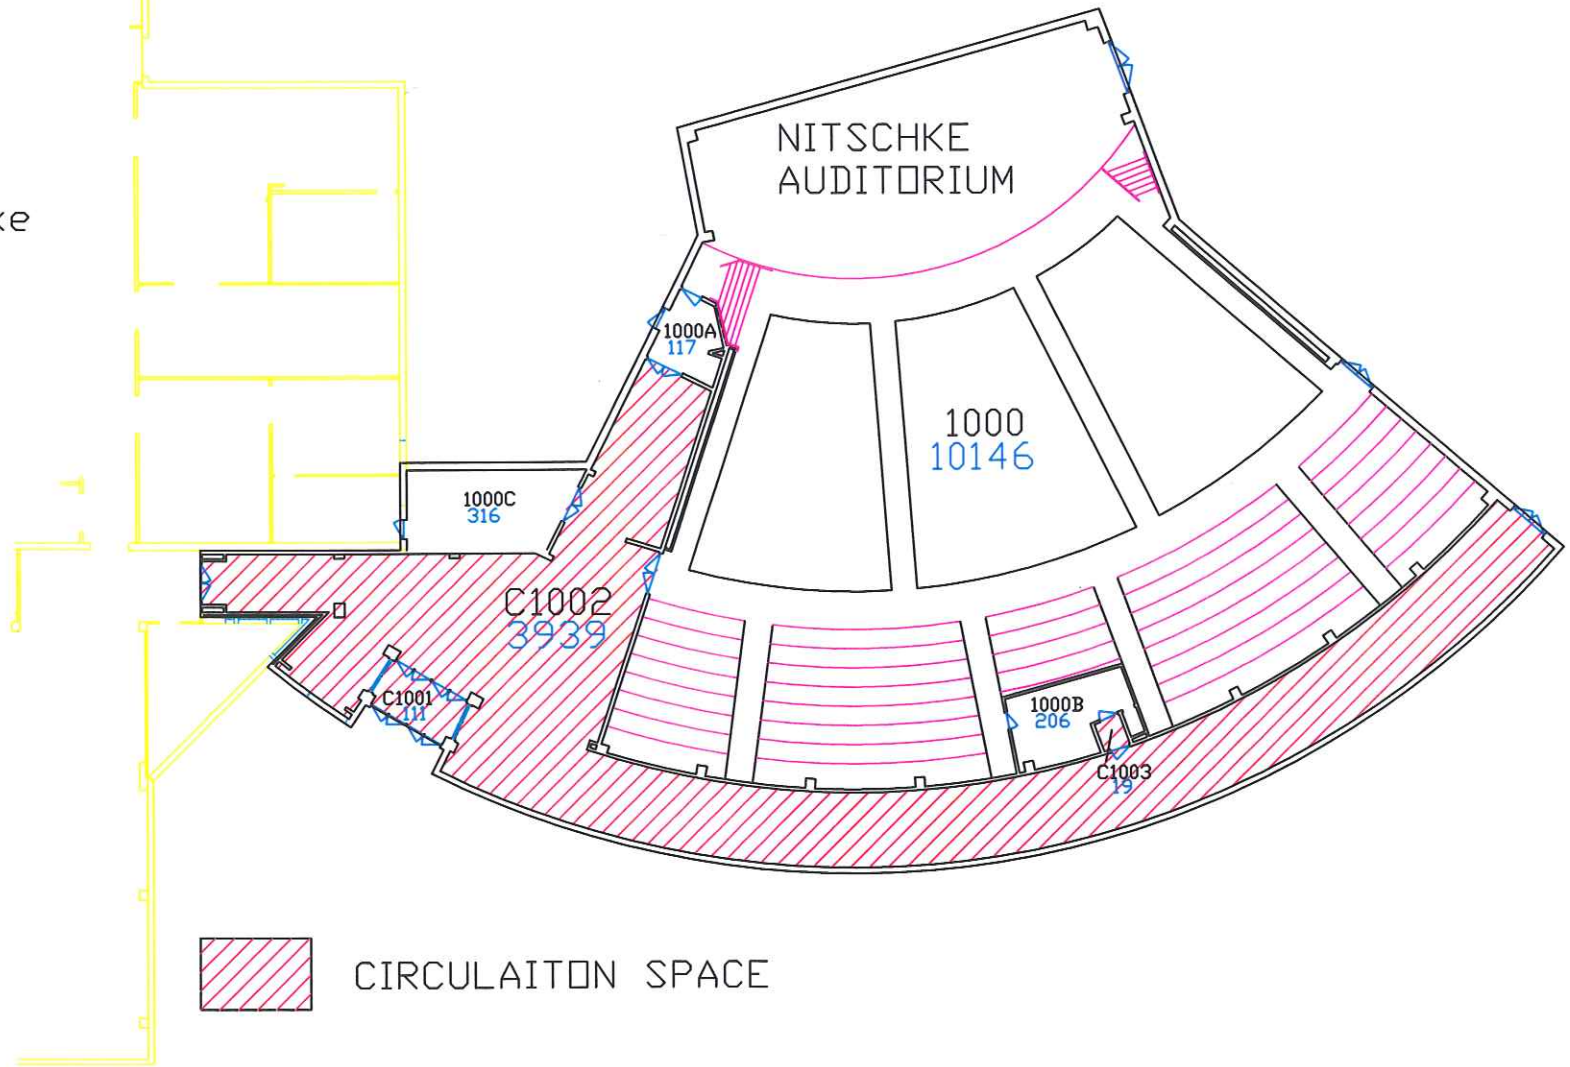

Nitschke
Hall

CIRCULATION SPACE

Building Name: Nitschke Auditorium (NA)

Structure ID: 90

Bancroft Campus

Level 1, 1 Floors Total

Numeric Scale: 1"=30'

Facilities Information Systems
Dept. of Facilities Management
Revised On: March 12, 2003